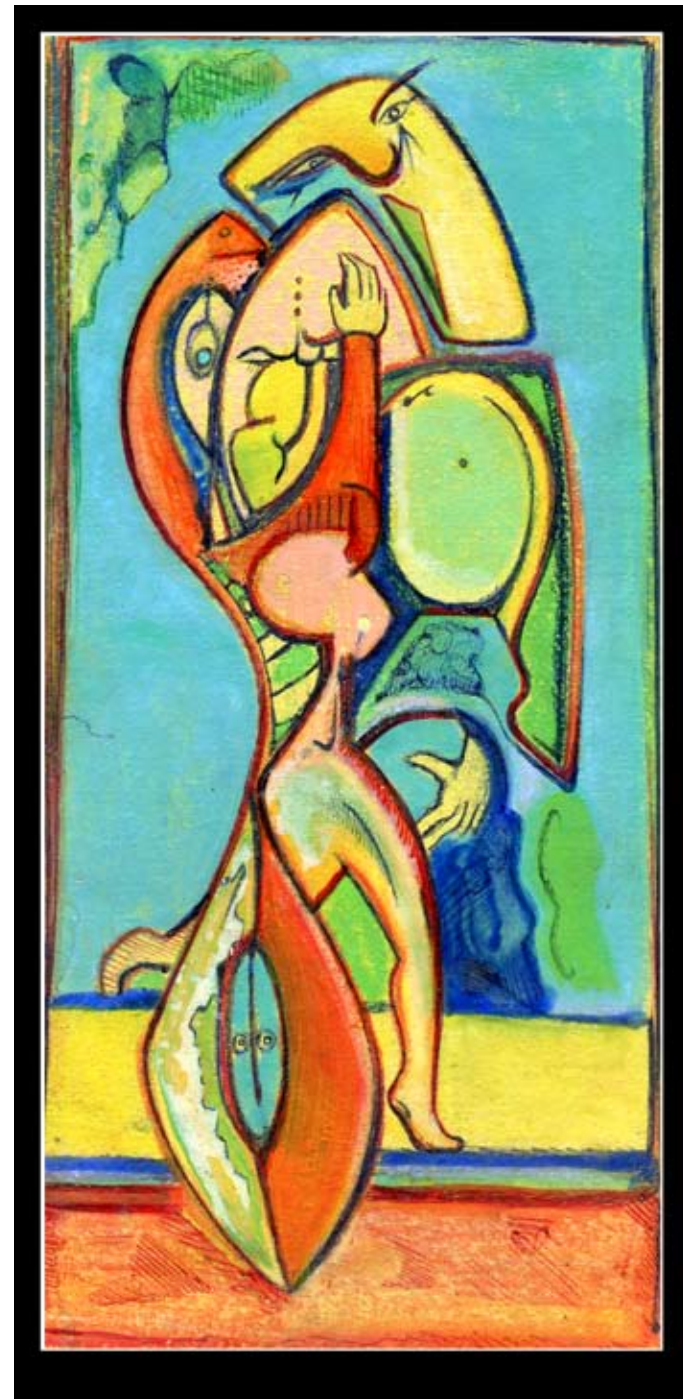

## Conditionnels

*Dessins automatiques* , Sélection : Juin - Septembre 2009

Si le temps nous laisse le temps  
nous serions en même temps dans un moment donné  
Ceux-ci est mon temps , prenez

If the time we less more time  
we'll be in the same take time.  
This is my time, take it

A photograph of a garden pond. On the left side, there is a wooden bridge with a white railing. The pond is surrounded by lush green foliage, including large green leaves and some pink flowers. The water in the pond is dark and reflects the surrounding environment. The text "Merci / Thank's you !)" is overlaid on the right side of the image.